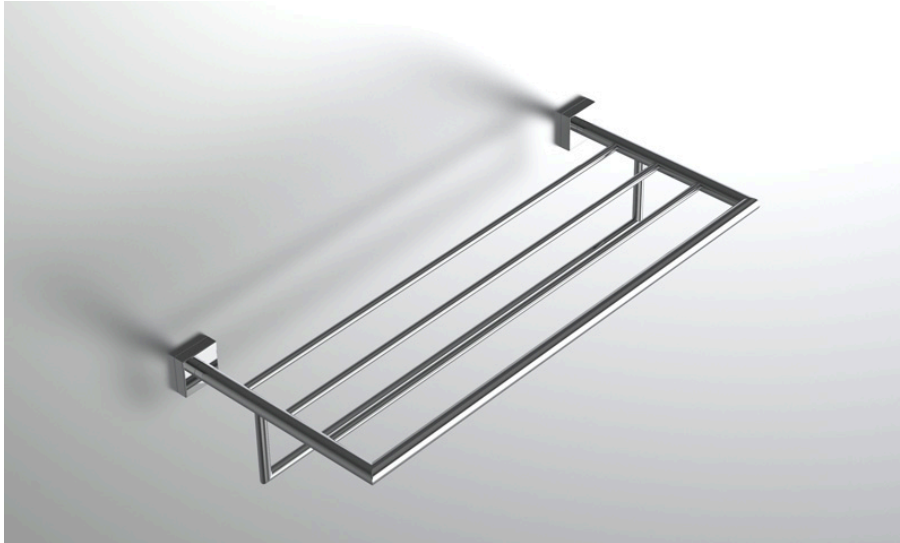

neelnox

LET
THERE
BE **DESIGN.**

FEATURES

- Premium 304 Grade Stainless Steel
- Solid Mount Construction
- Concealed Installation Hardware
- State of the art wall anchors included for installation on Dry wall or Tile

COLLECTION NAVIGATOR

TOWEL RACK WITH BAR

Model	Product	Finishes Available
NAV-TRKB24	Towel Rack With Bar	Multiple finishes available. Over 23 finishes to choose from.

FINISHES			
Polished (-P)	Antique Copper (-ACOP)	Polished Gold (-PGLD)	
Brushed (-B)	Polished Brass (-PBRS)	Brushed Copper (-BCOP)	
Brushed Gold (-BGLD)	Matte White (-WHT)	Brushed Rose Gold (-BRGD)	
Matte Black (-BLK)	Brushed Modern Bronze (-BMBRZ)	Brushed Black (-BRBLK)	
Oil Rubbed Bronze (-ORB)	Glossy White (-GWHT)	Polished Black (-PBLK)	
Brushed Brass (-BBRS)	Polished Rose Gold (-PRGD)	Antique Nickel (-ANKL)	
Brushed Bronze (-BBRZ)	Unlacquered Brass (-UBRS)	Black Nickel (-NKBL)	
Antique Brass (-ABRS)	Polished Nickel (-PNKL)		

Dimensions in

FRONT

TOP

SIDE

NOTE: Dimensions subject to change without notice.